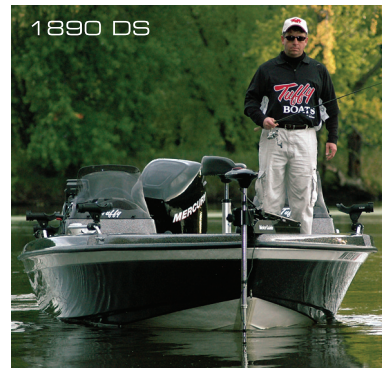

New options, features, and models make the 2007 line of Tuffy Boats the strongest, most dependable and functional line of fishing boats you'll find.

With 18 different multi-species **OSPREY** models ranging from 17' to 20' - including the **NEW for 2007** 1760 GC - Tuffy makes a boat to fit every angler's style of fishing AND budget.

Talk to other Tuffy owners, they are as serious about performance as you'll find on the water. Then choose the perfect Tuffy for you.

THE **OSPREY** SERIES

Tuffy BOATS
www.tuffyboats.com

MERCURY
#1 On The Water